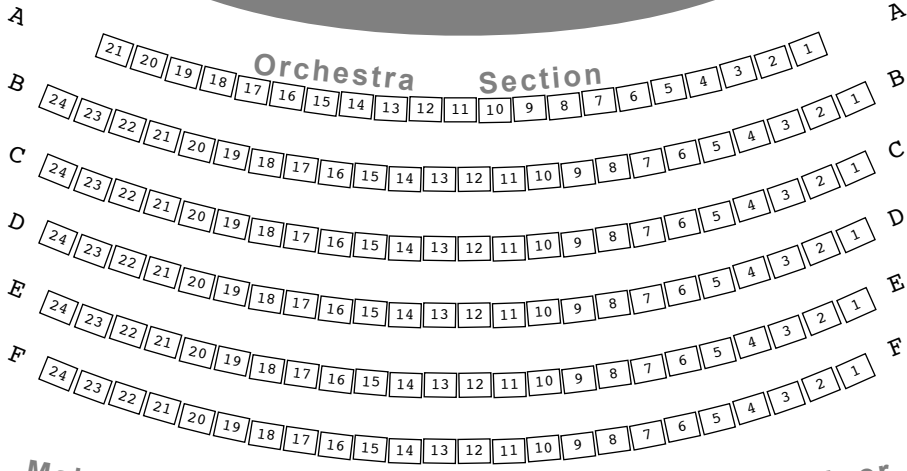

STAGE

Orchestra Pit

Main Floor

Main Floor

↑
THEATER
ENTRANCE

MAIN FLOOR LOBBY

↑
THEATER
ENTRANCE

↑
EMERGENCY
EXIT